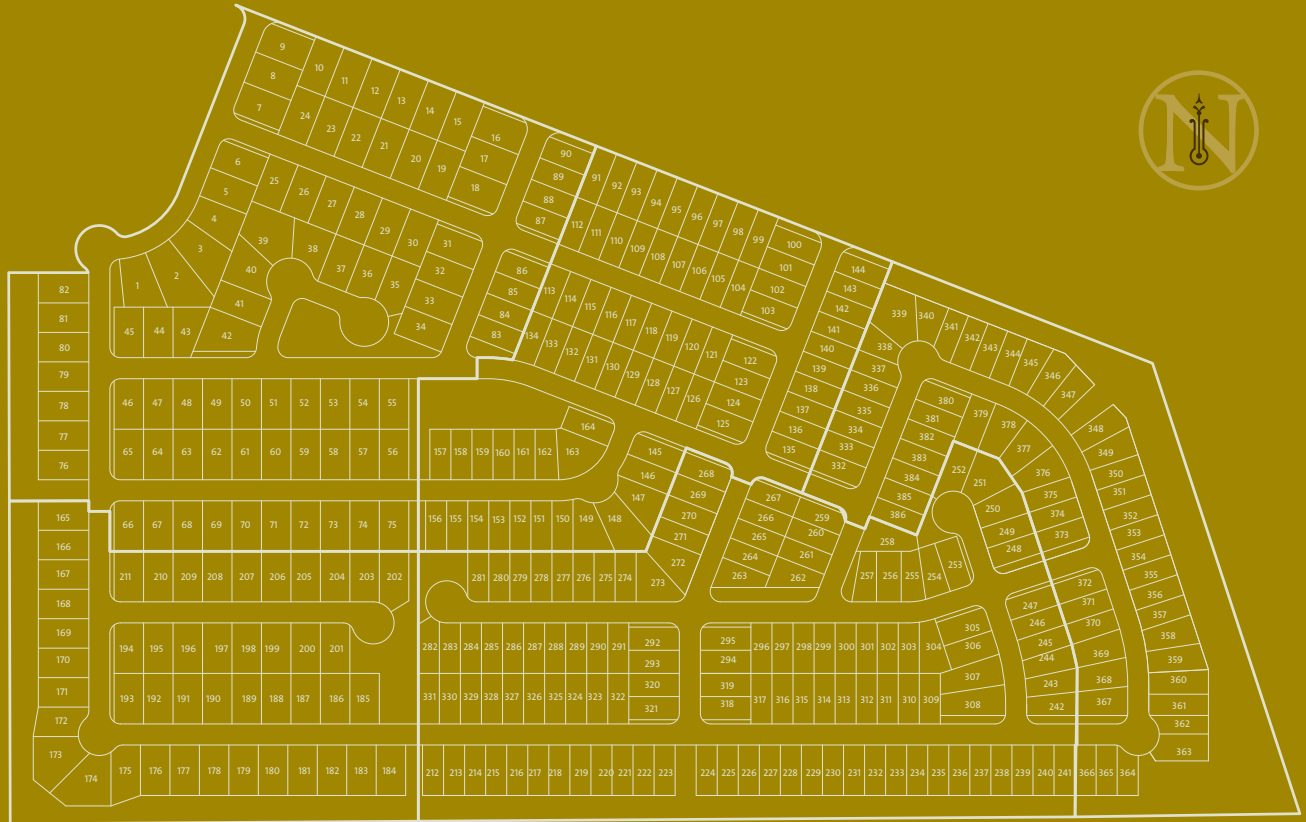

CLUFF PARK

SHOW LOW BLUFF

Discover your own frontier.

SHOWLOWBLUFF.COM

WHITE MOUNTAIN
HERITAGE REALTY

928.532.0808 tel

LOCATION WITHIN SHOW LOW BLUFF

THE ARIZONA DEPARTMENT OF REAL ESTATE HAS ISSUED A PUBLIC REPORT FOR THE FIRST PHASE OF THE PROJECT. SALES ARE CONDITIONED UPON BUYER'S RECEIPT AND ACCEPTANCE OF THE ARIZONA DEPARTMENT OF REAL ESTATE PUBLIC REPORT. HOMESITE PREMIUMS MAY APPLY. SHOW LOW BLUFF IS LOCATED WITHIN THE VICINITY OF SHOW LOW MUNICIPAL AIRPORT. CITY OF SHOW LOW WILL PROVIDE WATER AND SEWER UTILITIES, AND GARBAGE COLLECTION. SHOW LOW BLUFF WILL MAKE PROVISIONS FOR THE EXTENSION OF DRY UTILITIES TO LOT LINES BUT FURTHER EXTENSION WILL BE THE RESPONSIBILITY OF BUYER. SHOW LOW BLUFF WILL MAINTAIN ARCHITECTURAL CONTROL. A PROPERTY OWNERS GROUP HAS BEEN ESTABLISHED. IMAGES IN THIS PAMPHLET ARE OF EITHER WHITE MOUNTAINS OR SHOW LOW BLUFF.